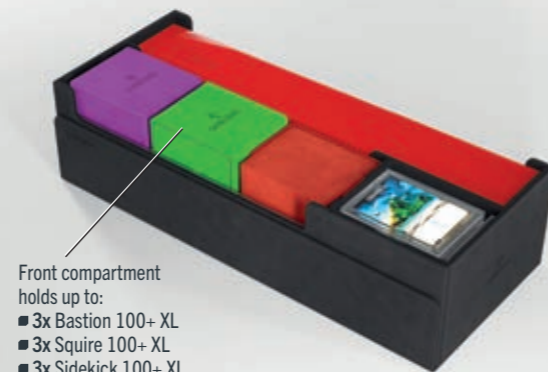

Top compartment for cards, Mini Snaps/Slide Card Cases, or as a mini dice tray

PERFECT FOR TOURNAMENT PLAYERS AND COMMANDER** GAME NIGHTS

With playmats inserted: designed to hold 440+ double-sleeved cards in Closable Inner Sleeves or 550+ board game sleeved cards*

Drawers can hold 40 additional double-sleeved cards each (or 50 with board game sleeves each)*

Carries a complete 720-Cards Cube or larger with the innovative Cube Pocket 15+

Special space: holds up to 4 Cube Pockets 15+

Removable cover clips onto the bottom, saving precious space on the gaming table

Front compartment holds up to:
 ■ 3x Bastion 100+ XL
 ■ 3x Squire 100+ XL
 ■ 3x Sidekick 100+ XL

Holds even Mini Snap and Slide Card Cases

Front compartment holds up to:
 ■ 4x Deck Holder 100+
 ■ 4x Side Holder 100+ XL
 ■ 9x Token Keep

DEDICATED SPACE FOR PLAYMATS OR EVEN MORE CARDS

INCLUDES REMOVABLE ACRYLIC DIVIDER FOR DECK BOXES

Digital rendering shown. Depicted accessories, such as cards, dice, etc. are not included
 ** Commander is an official title for a casual multiplayer format for Magic: the Gathering™ by Wizards of the Coast. "Arkham Horror LCG™" is a reg. trademark of Fantasy Flight Games Inc. "Marvel Champions" © MARVEL. ALL RIGHTS RESERVED by their respective trademark holders. The representation of compatibility does not infer challenge of intellectual property rights, nor the endorsement of our products by the represented company