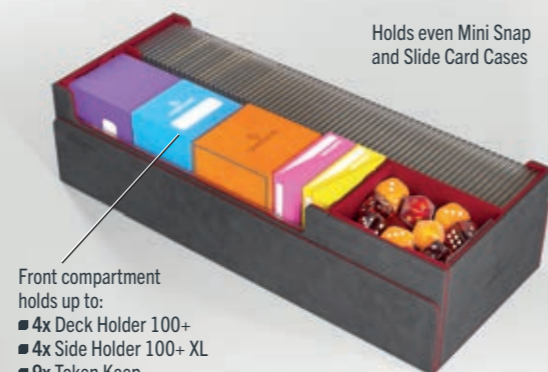

Top compartment for cards, Mini Snaps/Slide Card Cases, or as a mini dice tray

PERFECT FOR TOURNAMENT PLAYERS AND COMMANDER** GAME NIGHTS

With playmats inserted: designed to hold 440+ double-sleeved cards in Closable Inner Sleeves or 550+ board game sleeved cards*

Drawers can hold 40 additional double-sleeved cards each (or 50 with board game sleeves each)*

Carries a complete 720-Cards Cube or larger with the innovative Cube Pocket 15+

Special space: holds up to 4 Cube Pockets 15+

Removable cover clips onto the bottom, saving precious space on the gaming table

Front compartment holds up to:
 ■ 3x Bastion 100+ XL
 ■ 3x Squire 100+ XL
 ■ 3x Sidekick 100+ XL

Holds even Mini Snap and Slide Card Cases

Front compartment holds up to:
 ■ 4x Deck Holder 100+
 ■ 4x Side Holder 100+ XL
 ■ 9x Token Keep

DEDICATED SPACE FOR PLAYMATS OR EVEN MORE CARDS

INCLUDES REMOVABLE ACRYLIC DIVIDER FOR DECK BOXES

Digital rendering shown. Depicted accessories, such as cards, dice, etc. are not included
 ** Commander is an official title for a casual multiplayer format for Magic: the Gathering™ by Wizards of the Coast. "Arkham Horror LCG™" is a reg. trademark of Fantasy Flight Games Inc. "Marvel Champions" © MARVEL. ALL RIGHTS RESERVED by their respective trademark holders. The representation of compatibility does not infer challenge of intellectual property rights, nor the endorsement of our products by the represented company