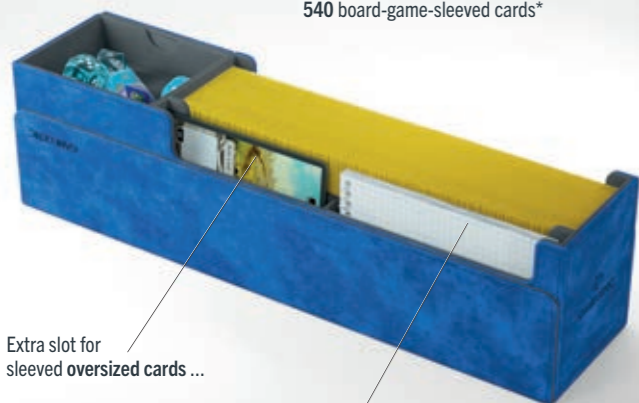

Front compartment holds up to:
 ■ 4x Deck Holder 100+
 ■ 4x Side Holder 100+ XL
 ■ 9x Token Keep

DEDICATED SPACE FOR PLAYMATS OR EVEN MORE CARDS

INCLUDES REMOVABLE ACRYLIC DIVIDER FOR DECK BOXES

Digital rendering shown. Depicted accessories, such as cards, dice, etc. are not included
 ** Commander is an official title for a casual multiplayer format for Magic: the Gathering™ by Wizards of the Coast. "Arkham Horror LCG™" is a reg. trademark of Fantasy Flight Games Inc. "Marvel Champions" © MARVEL. ALL RIGHTS RESERVED by their respective trademark holders. The representation of compatibility does not infer challenge of intellectual property rights, nor the endorsement of our products by the represented company

Premium materials
(Nexofyber surface +
microfiber inner lining)

Perfect width for
standard-sized sleeved cards.
No loose standard cards!

The removable cover
clips onto the bottom

NEW COLOR!

Top compartment
can be used as
mini dice tray

2 removable drawers

Revolutionary magnetic flaps
guarantee effortless pulling-out
of the drawers

Easy access
to sleeved cards
or full decks*

Innovative locking
mechanism keeps
the box safely closed

Store 400 double-sleeved, or
540 board-game-sleeved cards*

Extra slot for
sleeved oversized cards ...

... plus extra slot for
life pads / writing pads

MANY OPTIONS!

Even Holds
Cube Pocket 15+

CARDS' LAIR 400+ CONVERTIBLE

The Cards' Lair 400+ is a large premium box to perfectly fit standard-sized cards in sleeves. With the additional innovative features, this is all you need for your collection on a great gaming night. This multi-functional box is designed to perfectly fit up to **400** double-sleeved, or **540** single-sleeved cards.* **Two removable drawers** with ingenious magnetic flaps provide easy access to tokens, sleeved cards, or full decks.