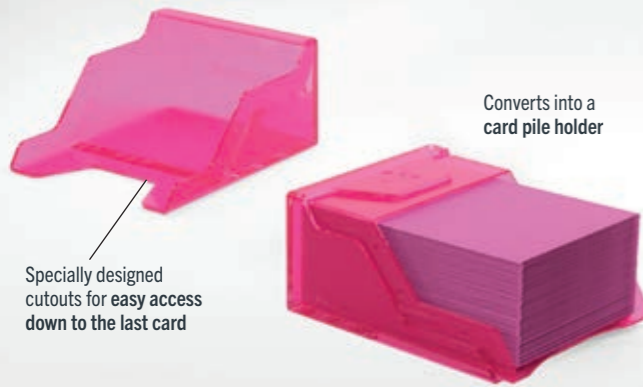

Perfect for Magic: The Gathering™** Standard format decks with 60 single-sleeved cards

Top card fully visible from the outside

BASTION 50+

The Bastion 50+ is a very compact and rock-solid deck box to safely protect 50+ double-sleeved cards in Closable Inner Sleeves. It is ideal for decks with 55+ double-sleeved cards in standard inner sleeves. Due to translucent materials and smart positioning of the closing flaps, the top card is fully visible from the outside without opening the box. The innovative secure click-lock mechanism protects your deck while still allowing easy access. The Bastion 50+ consists of 2 symmetrical parts that easily convert into a card pile and discard pile holder.

FEATURES

- Designed to hold 50+ double-sleeved cards in Closable Inner Sleeves*
- Developed to perfectly fit into the Gamegenic Dungeon
- Unique:** holds even Mini Snap and Slide Card Cases, as well as the Gamegenic Cube Pocket 15+
- Converts into a card pile holder with easy access down to the last card
- Comes with a **write-on sticker** for personalization
- Robust and compact deck box with **secure locking mechanism and easy-opening design (SNAP-OPEN MECHANIC)**
- Acid free. No PVC

Currently 81 possible Mix & Match options

UNIQUE FEATURES AND MAXIMUM COMPATIBILITY!

- MANY OPTIONS!**
Holds up to:
- 2x Cube Pocket 15+
 - 6x Slide Card Case
 - 6x Mini Snap Case

Converts into a card pile holder

Specially designed cutouts for easy access down to the last card

IDEAL AS DUNGEON ADD-ON

Perfect fit!
Especially designed for the Dungeon

INCLUDES WRITE-ON STICKER

CONVENIENT SNAP-OPEN MECHANIC

Digital rendering shown. Depicted accessories, such as cards, dice, etc. are not included
** Magic: The Gathering™ is a reg. trademark of Wizards of the Coast LLC.®. ALL RIGHTS RESERVED by their respective trademark holders.
The representation of compatibility does not infer challenge of intellectual property rights, nor the endorsement of our products by the represented company