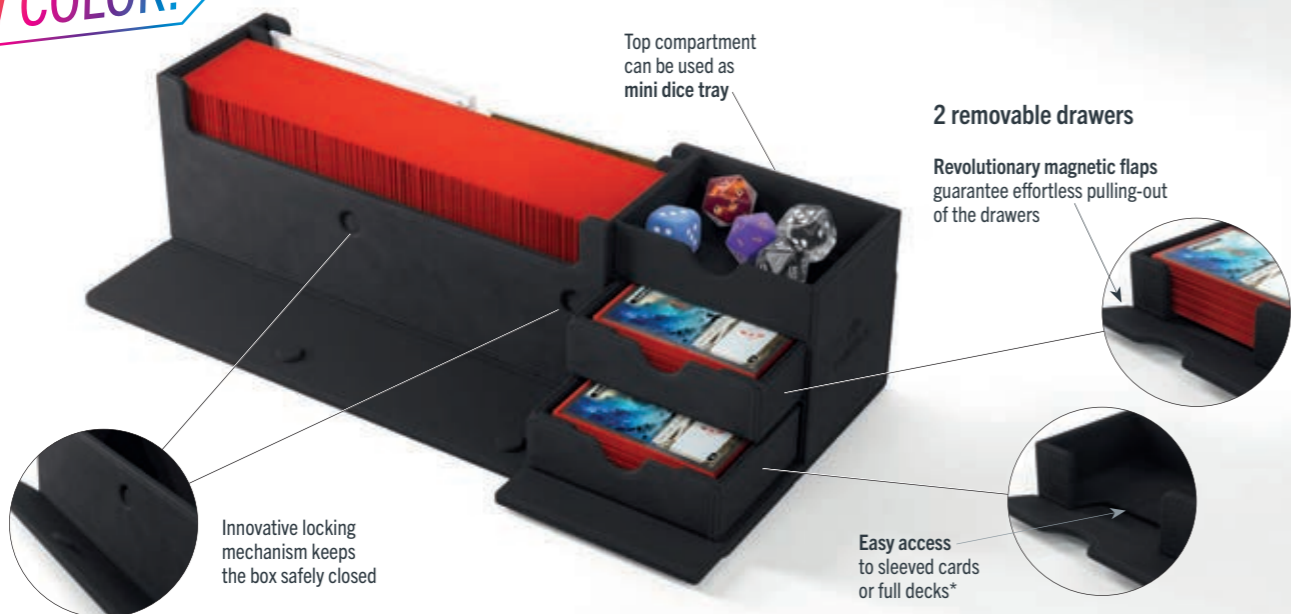

Premium materials
(Nexofyber surface +
microfiber inner lining)

Perfect width for
standard-sized sleeved cards.
No loose standard cards!

The removable cover
clips onto the bottom

NEW COLOR!

Top compartment
can be used as
mini dice tray

2 removable drawers

Revolutionary magnetic flaps
guarantee effortless pulling-out
of the drawers

Easy access
to sleeved cards
or full decks*

Innovative locking
mechanism keeps
the box safely closed

Store 400 double-sleeved, or
540 board-game-sleeved cards*

Extra slot for
sleeved oversized cards ...

... plus extra slot for
life pads / writing pads

MANY OPTIONS!

Even Holds
Cube Pocket 15+

CARDS' LAIR 400+ CONVERTIBLE

The Cards' Lair 400+ is a large premium box to perfectly fit standard-sized cards in sleeves. With the additional innovative features, this is all you need for your collection on a great gaming night. This multi-functional box is designed to perfectly fit up to **400** double-sleeved, or **540** single-sleeved cards.* **Two removable drawers** with ingenious magnetic flaps provide easy access to tokens, sleeved cards, or full decks.

With our highly rated CONVERTIBLE system the removable cover clips onto the bottom saving precious space on your gaming table. Powerful magnets together with our innovative locking mechanism provide a secure closure.