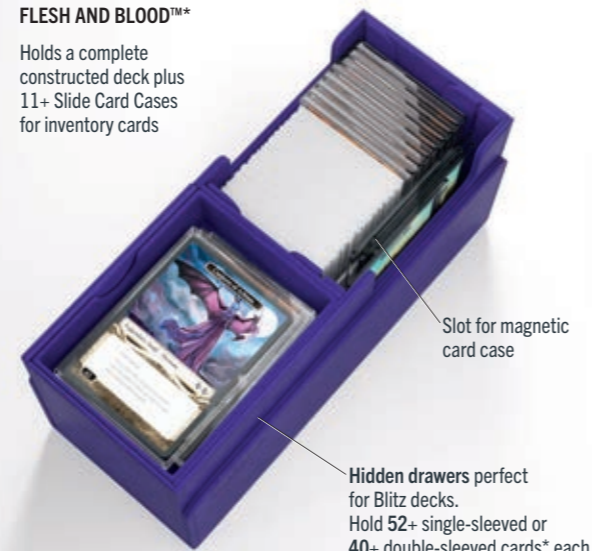

IDEAL FOR FLESH AND BLOOD™*

Holds a complete constructed deck plus 11+ Slide Card Cases for inventory cards

Slot for magnetic card case

Hidden drawers perfect for Blitz decks. Hold 52+ single-sleeved or 40+ double-sleeved cards* each