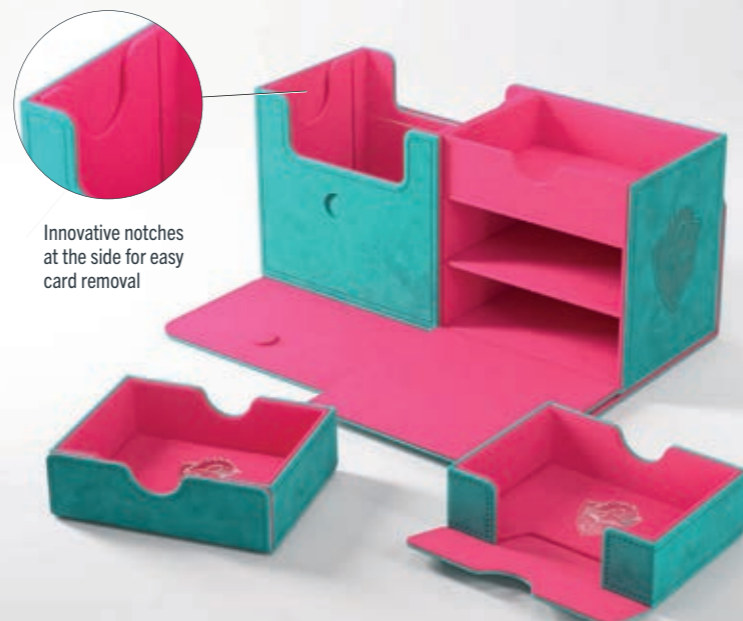

Innovative notches at the side for easy card removal

The Academic 133+ XL

NEW!

The incredibly successful accessory Kickstarter hits retail!

The Academic 133+ XL, the box that broke all records, can hold 133+ double-sleeved cards in extra Thick Inner Sleeves* plus accessories. It is available in two editions. The TOLARIAN EDITION comes with symbolic hot-stamped logos of Tolarian Community College on the outside and foil-embossed logos on the inside. This edition is available in three different color variations. The STEALTH EDITION is a cleaner and less branded version of the box, available in two additional solid colors.

The long-awaited retail version of the Academic 133+ XL comes with all the amazing features of the Kickstarter original: a premium acrylic compartment divider, two removable hidden drawers with ingenious magnetic flaps, as well as extra slots for even more gaming accessories. Additionally, it is equipped with our highly-rated CONVERTIBLE system. The removable cover clips to the bottom, saving precious space on the table. The powerful magnets and the innovative closing mechanism keep the Academic 133+ XL safely closed.

IS IT WORTH IT TO BUY "THE ACADEMIC"?

THE ACADEMIC IS HERE

HOW DO GAME ACCESSORIES GET MADE?

FEATURES

- Premium multifunctional deck box perfect for Magic: The Gathering™, Pokémon®, and many standard-sized games. Ideal for Flesh and Blood™*
- Designed for 133+ double-sleeved cards in extra Thick Inner Sleeves** plus accessories
- Extra slot for sleeved oversized cards, boosters, Life Counters, Toploaders, Slide Card Cases, or Cube Pockets 15+
- Removable acrylic compartment divider that can be easily moved to another slot, offering seamless space for deck boxes
- Top section for additional accessories, cards, tokens, dice, Life Counter, Toploaders, or Slide Card Cases
- 2 removable drawers with revolutionary magnetic flaps that guarantee effortless pulling-out
- Drawers can each hold 40+ double-sleeved cards (or 52+ single-sleeved cards).**
- Ideal for Flesh and Blood™* Blitz decks
- **CONVERTIBLE System:** The removable cover clips onto the bottom
- Powerful magnets along with the innovative locking mechanism ensure a secure closure
- Premium materials: Nexofyber+ surface and selected microfiber inner lining

SPECIFICATIONS

Product size	242 x 105 x 119 mm
Material	Nexofyber+ surface + microfiber inner lining
Packaging Type	Window cardboard box
Carton content	6

VARIATIONS

BLACK / PURPLE	TEAL / PINK
SKU: GGS20183ML EAN / UPC: 4251715415313 CASE ITF: 14251715415310	SKU: GGS20184ML EAN / UPC: 4251715415320 CASE ITF: 14251715415327

GREEN / BLACK
COMMUNITY CHOICE
SKU: GGS20181ML EAN / UPC: 4251715415283 CASE ITF: 14251715415280