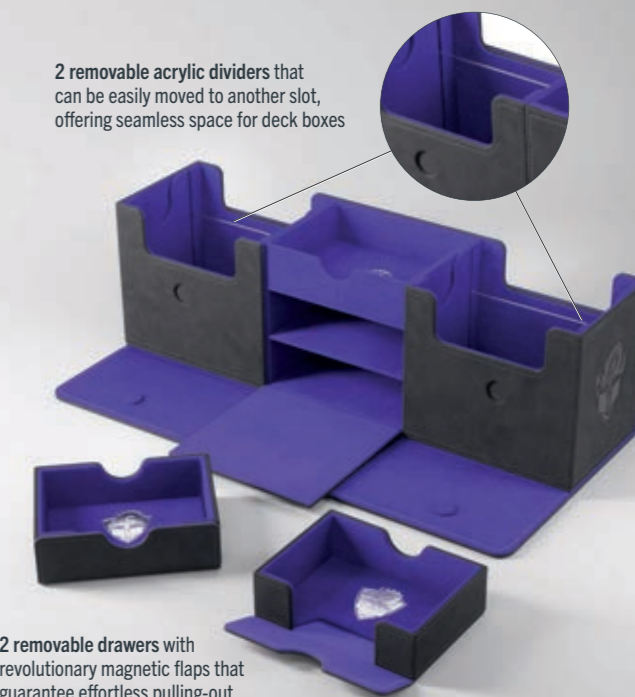

** Optimized for particularly Thick Inner Sleeves. We recommend Gamegenic sleeves. Sleeves from other brands may affect capacity/compatibility

NEW!

SIZEMORPH DIVIDER

We bring to you the next revolution for card game accessories: the Sizemorph Divider! Our brand-new innovation is probably the first divider on the market that can change its width to fit into almost any unused box space. Tidy up your deck box! No matter if you want to fill up space between two decks of cards or keep your deck boxes safe. Its width can vary between 5 and 30 millimeters, allowing maximum flexibility. The foldable register tab will bend back and unfold when the box is opened, making sure that no cards are harmed while closing the box.

FEATURES

- REVOLUTIONARY:** Card divider that changes width to fit into unused box space
- Additional buffer:** keeps cards and deck boxes safely in place
- Highly flexible:** Width can change between 5 - 30 mm
- Innovation:** foldable register tab on top
- Acid-free.** No PVC

KNOWN FROM THE INCREDIBLY SUCCESSFUL CROWDFUNDING CAMPAIGN

Designed for 266+ double-sleeved cards in extra Thick Inner Sleeves** plus accessories

Drawers perfect for Blitz decks. Hold 52+ single-sleeved or 40+ double-sleeved cards** each

2 removable acrylic dividers that can be easily moved to another slot, offering seamless space for deck boxes

2 removable drawers with revolutionary magnetic flaps that guarantee effortless pulling-out