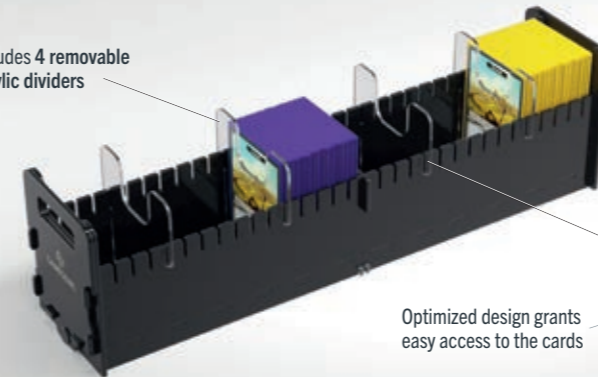

Specially designed handles for easy pulling-out

Includes **4 removable acrylic dividers**