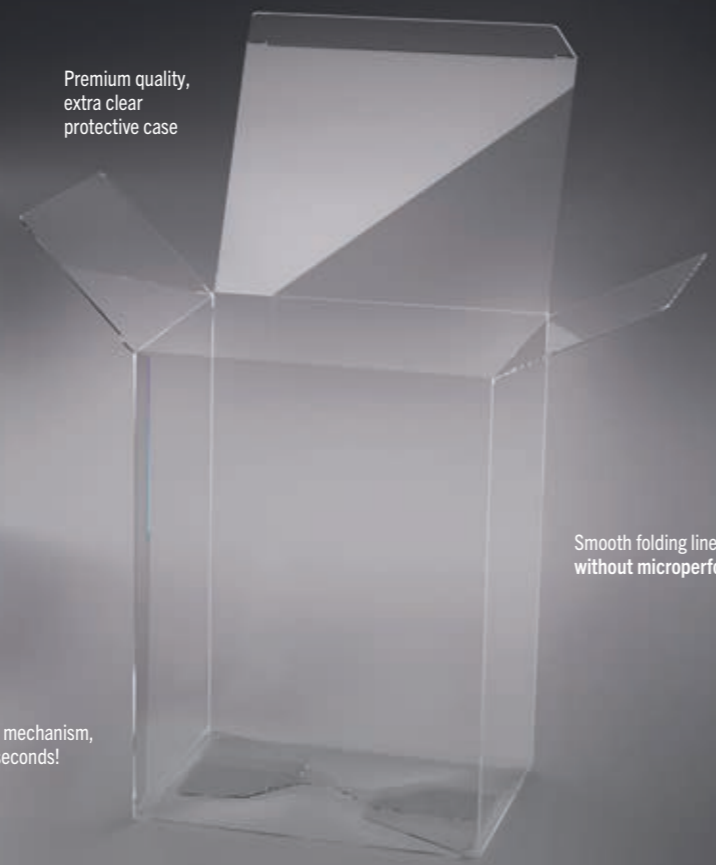

Premium quality, extra clear protective case