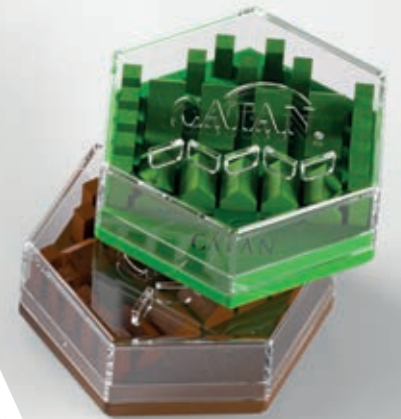

Cover clips to the bottom to save space on the table

Perfectly organized: ready to play right out of the box

Holds and organizes all classic CATAN® wood player pieces

15x roads 5x settlements 4x cities
PIECES NOT INCLUDED

EXTENSION SET: 2 Hexadocks
in matching colors. One for each player of the CATAN® 5–6 Player Extension