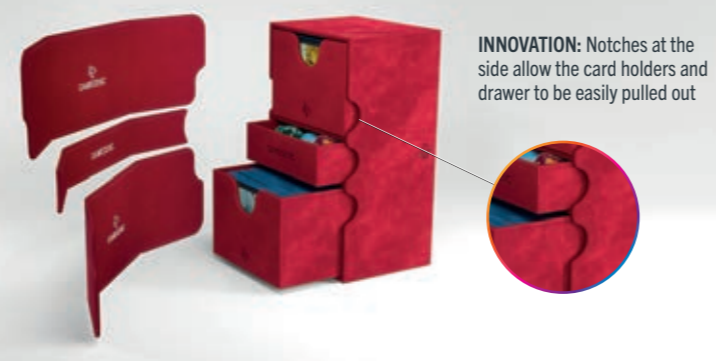

INNOVATION: The innovative card stack holder keeps even a large deck in perfect shape at the gaming table. No more tipping over your card stack when drawing cards.

FEATURES

- Designed to hold up to 100 double-sleeved cards in extra Thick Inner Sleeves*
- Holds 100 regular double-sleeved cards* and additional tokens, or a Commander** Deck in Thick Inner Sleeves
- Includes removable accessories drawer and card holder with independent access
- Card holder can be used as a card stack holder to hold deck in place on the table
- Cards are orientated to the front for direct visibility
- Flaps can be detached and clipped to the back side to save precious space on the gaming table
- Comfortable for left- and right-handed use
- Powerful magnets for a precise and secure closure

Designed to hold up to 200 double-sleeved cards in extra Thick Inner Sleeves* and accessories

DESIGNED FOR
EXTRA THICK
INNER SLEEVES*

INNOVATION: Notches at the side allow the card holders and drawer to be easily pulled out

Completely removable flaps and card holders

Tilt the box or clip flaps to the back side for customizable setup options

Digital rendering shown. Depicted accessories, such as cards, dice, etc. are not included
** Commander, is an official title for a casual multiplayer format for Magic: the Gathering™ by Wizards of the Coast. ALL RIGHTS RESERVED by their respective trademark holders.
The representation of compatibility does not infer challenge of intellectual property rights, nor the endorsement of our products by the represented company