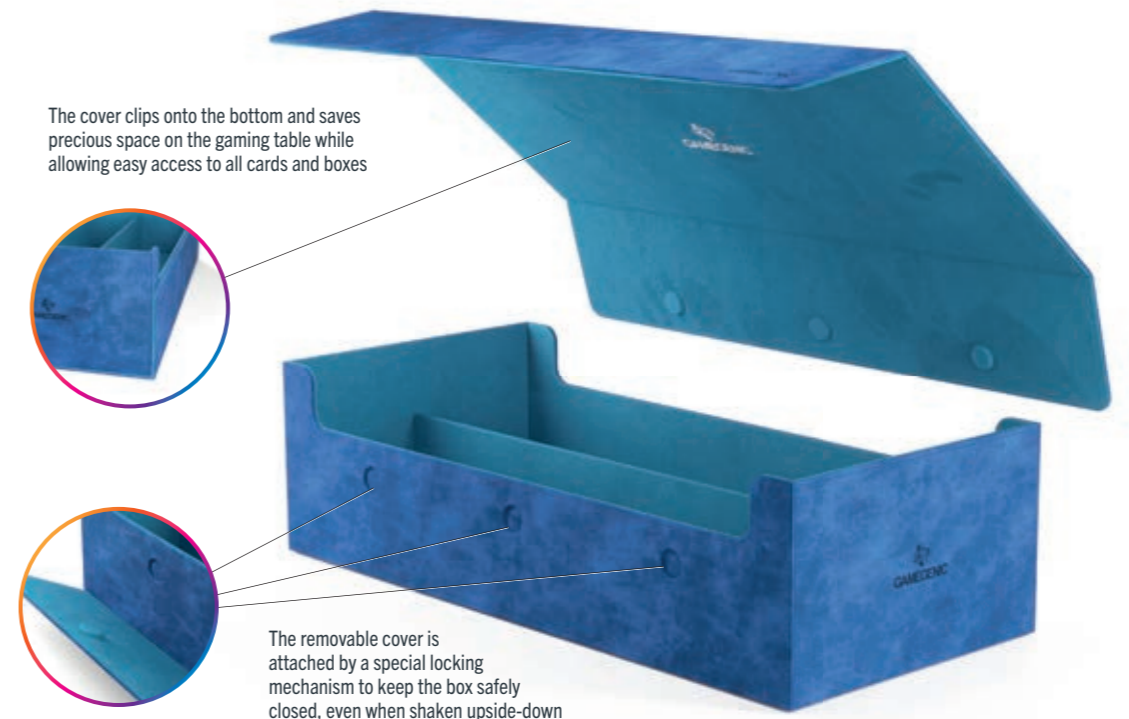

The removable cover is attached by a special locking mechanism to keep the box safely closed, even when shaken upside-down

VARIATIONS

MIDNIGHT GRAY	BLACK
SKU: GGS20036ML EAN / UPC: 4251715401293 CASE ITF: 14251715401290	SKU: GGS20070ML EAN / UPC: 4251715410035 CASE ITF: 14251715410032
BLUE	RED
SKU: GGS20116ML EAN / UPC: 4251715412244 CASE ITF: 14251715412241	SKU: GGS20117ML EAN / UPC: 4251715412251 CASE ITF: 14251715412258
PURPLE	
SKU: GGS20118ML EAN / UPC: 4251715412268 CASE ITF: 14251715412265	

Currently 25 possible Mix & Match options

YOU BETTER ENTER WITH YOUR SQUIRE AND SIDEKICK!

The cover clips onto the bottom and saves precious space on the gaming table while allowing easy access to all cards and boxes