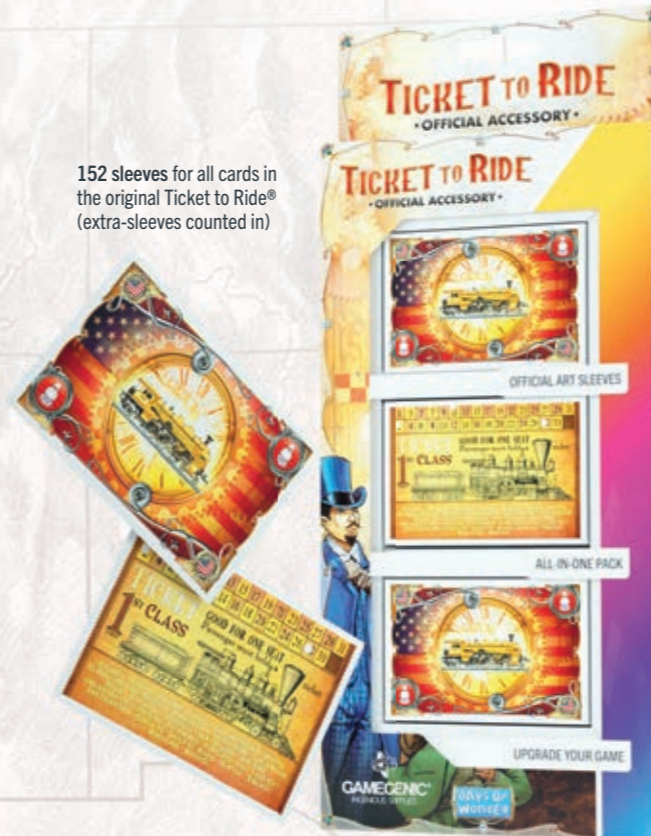

EVEN MORE LICENSED PRODUCTS

TWILIGHT IMPERIUM PRIME GAME MAT

Bring your own galaxy to the table with this official Game Mat for Twilight Imperium™ Fourth Edition. The extra large 36 x 37 inches (91 x 94 cm) Game Mat for up to 8 players has a detailed layout for placing your galaxy tiles.

FEATURES

Size: 36" x 37"

- Official Game Mat for Twilight Imperium™ Fourth Edition
- Space for up to 8 players
- Detailed layout to perfectly place your galaxy tiles
- Includes VP Track and Objective card spaces
- Softly cushioned, 2 mm thick Game Mat
- Ultra-fine surface
- Anti-slip back side
- Made from natural rubber

SPECIFICATIONS

Product size	910 x 940 mm / 36" x 37"
Material	Natural rubber
Packaging Type	Cardboard Box
Carton content	8

VARIATIONS

TWILIGHT IMPERIUM PRIME GAME MAT		
SKU: GGS40052ML	EAN / UPC: 4251715415306	CASE ITF: 14251715415303

MSRP

USD 44.99 | EUR 44.99 each
Manufacturer's Suggested Retail Price

An extraordinary Game Mat that matches the original cover of the game and provides more space for the many game components

DESCENT: LEGENDS OF THE DARK PRIME GAME MAT

FEATURES

Size: 36" x 36"

- Official product for Descent: Legends of the Dark™
- Softly cushioned, 2 mm thick Game Mat
- Ultra-fine surface
- Provides safe environment for cards and accessories
- Anti-slip back side
- Made from natural rubber

SPECIFICATIONS

Product size	910 x 910 mm / 36" x 36"
Material	Natural rubber
Packaging Type	Cardboard Box
Carton content	8

VARIATIONS

DESCENT PRIME GAME MAT		
SKU: GGS40015ML	EAN / UPC: 4251715410448	CASE ITF: 14251715410445

MSRP

USD 42.99 | EUR 42.99 each
Manufacturer's Suggested Retail Price

TICKET TO RIDE® ART SLEEVES & TICKET TO RIDE® EUROPE ART SLEEVES