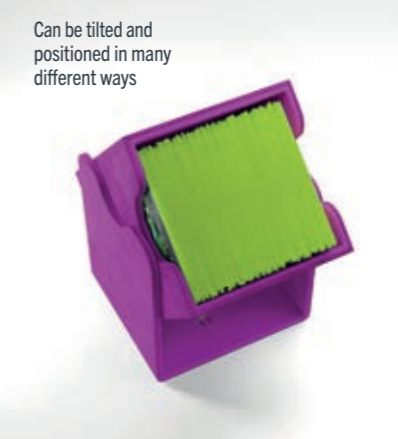

Currently **81 possible Mix & Match options**

DESIGNED FOR **EXTRA THICK INNER SLEEVES***

Premium materials (Nexofyber surface + matching microfiber inner lining)

The magnetic cover is completely removable

EXCLUSIVE COLOR COMBINATION

Cover clips perfectly to the bottom for free access to the deck

Can be tilted and positioned in many different ways

Interchangeable cover allows Mix & Match customization

SQUIRE 100+ XL CONVERTIBLE

FEATURES

- Designed to hold up to **100 double-sleeved cards in extra Thick Inner Sleeves***
- Holds 100 regular double-sleeved cards and additional tokens, or a Commander** Deck in thicker inner sleeves
- Completely removable cover clips to the bottom to save precious space on the gaming table
- Freedom of use: wide variety of ways to display and tilt your opened box
- Rigid and durable box
- Powerful magnets for a precise and secure closure
- 100% compatible with convertible storage solutions, such as the Dungeon