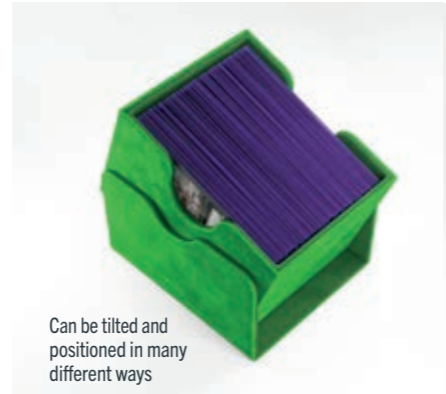

Can be tilted and positioned in many different ways