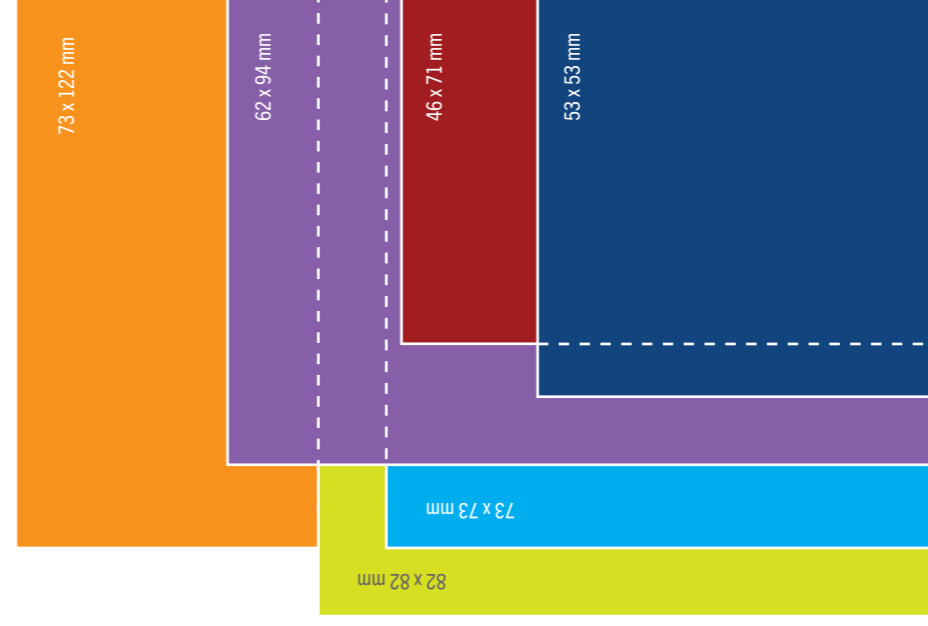

GAMEGENIC®

© 2023 Gamegenic GmbH, Friedrichstr. 47, 45128 Essen, Germany. Gamegenic is an Asmodee Group company. ALL RIGHTS RESERVED.

ALL RIGHTS RESERVED by their respective trademark holders. The representation of compatibility does not infer challenge of intellectual property rights, nor the endorsement of our products by the represented company.

SUPPORT

Please feel free to contact us. Our customer service team will be happy to help you with your request.

POSTAL ADDRESS

Gamegenic GmbH
Friedrichstr. 47
45128 Essen
Germany

CONTACT

Internet www.gamegenic.com
E-Mail info@gamegenic.com

FOLLOW US ON

@GamegenicSupplies

@Gamegenic_

GamegenicSupplies

GamegenicSupplies

GAMEGENIC®

WHAT THE SLEEVE?

Find the correct sleeve size for your cards.
Simply place your card over the size comparison boxes.

CARD GAME SLEEVES

- **SOFT** SOFT SLEEVES
  Card size: 65 x 92 mm | Sleeve size: 67 x 94 mm
- **GRAY** STANDARD CARD GAME SLEEVES
  Card size: 64 x 89 mm | Sleeve size: 66 x 91 mm
- **RETRO GRAY** PRIME RETRO SLEEVES
  Card size: 63.5 x 88 mm | Sleeve size: 66.5 x 94 mm
- **INNER** INNER SLEEVES / THICK INNER SLEEVES / CLOSABLE INNER SLEEVES
  Card size: 63 x 88 mm | Sleeve size: 64 x 89 mm
- **PINK** JAPANESE SIZE SLEEVES
  Card size: 59 x 86 mm | Sleeve size: 62 x 89 mm
- **OUTER** OUTER SLEEVES STANDARD SIZE
  Sleeve size: 69 x 94 mm
- **OUTER JAPANESE** OUTER SLEEVES JAPANESE SIZE
  Sleeve size: 65 x 92 mm

BOARD GAME SLEEVES

Produkt: Matte Prime Sleeves, Prime Sleeves

- **SAND** DIXIT / MYSTERIUM ... AND MORE! SLEEVES
  Card size: 79 x 120 mm | Sleeve size: 81 x 122 mm
- **MAGENTA** SCYTHE / LOST CITIES ... AND MORE! SLEEVES
  Card size: 70 x 110 mm | Sleeve size: 72 x 112 mm
- **BROWN** 7 WONDERS ... AND MORE! SLEEVES
  Card size: 65 x 101 mm | Sleeve size: 67 x 103 mm
- **GREEN** STANDARD AMERICAN-SIZED SLEEVES
  Card size: 57 x 89 mm | Sleeve size: 59 x 91 mm
- **RED** CATAN® ENGLISH ... AND MORE! SLEEVES
  Card size: 54 x 80 mm | Sleeve size: 56 x 82 mm
- **YELLOW** MINI AMERICAN-SIZED SLEEVES
  Card size: 42 x 65 mm | Sleeve size: 44 x 67 mm

- **ORANGE** TAROT-SIZED SLEEVES
  Card size: 71 x 120 mm | Sleeve size: 73 x 122 mm
- **PURPLE** STANDARD EUROPEAN-SIZED SLEEVES
  Card size: 60 x 92 mm | Sleeve size: 62 x 94 mm
- **LIME** JUNGLE SPEED / BIG SQUARE-SIZED SLEEVES
  Card size: 80 x 80 mm | Sleeve size: 82 x 82 mm
- **BLUE** SQUARE-SIZED SLEEVES
  Card size: 71 x 71 mm | Sleeve size: 73 x 73 mm
- **RUBY** MINI EUROPEAN-SIZED SLEEVES
  Card size: 44 x 69 mm | Sleeve size: 46 x 71 mm
- **DARK BLUE** MINI SQUARE-SIZED SLEEVES
  Card size: 51 x 51 mm | Sleeve size: 53 x 53 mm