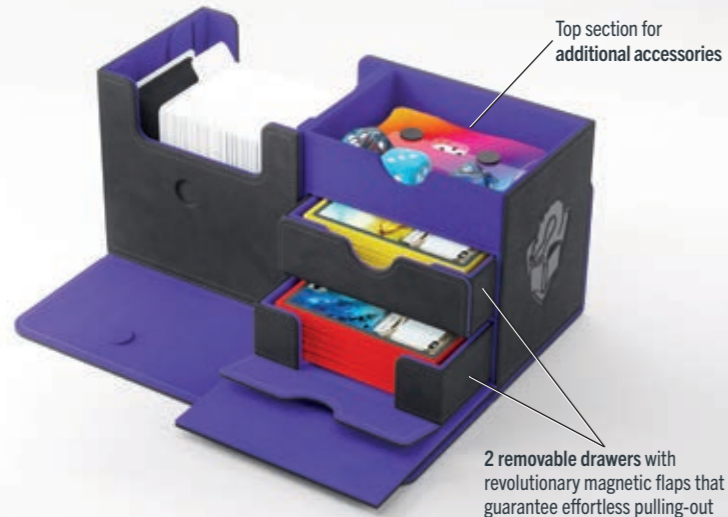

Top section for additional accessories

2 removable drawers with revolutionary magnetic flaps that guarantee effortless pulling-out