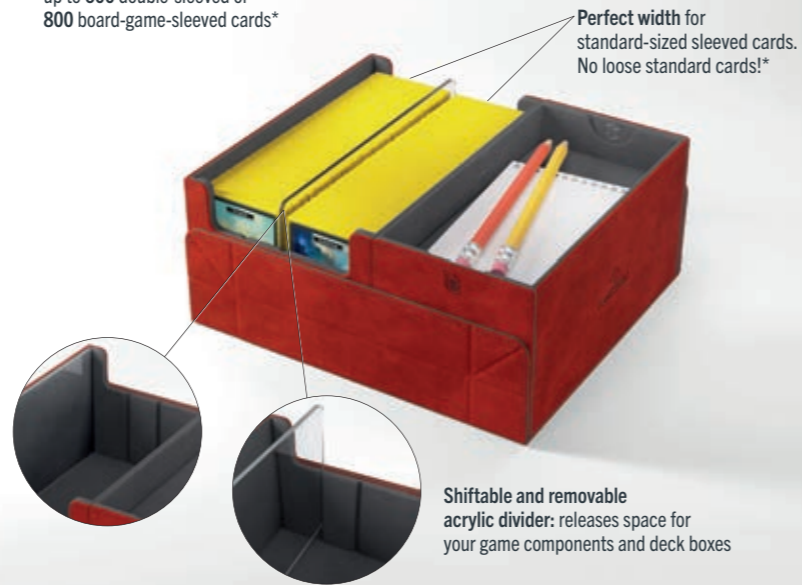

Optimized to perfectly hold
up to 600 double-sleeved or
800 board-game-sleeved cards*

Perfect width for
standard-sized sleeved cards.
No loose standard cards!*

Shiftable and removable
acrylic divider: releases space for
your game components and deck boxes

NEW COLOR!

Extra-large top-level compartment
for additional life pads, oversized cards,
and a true companion during gameplay

Easy access
to sleeved cards
or full decks*