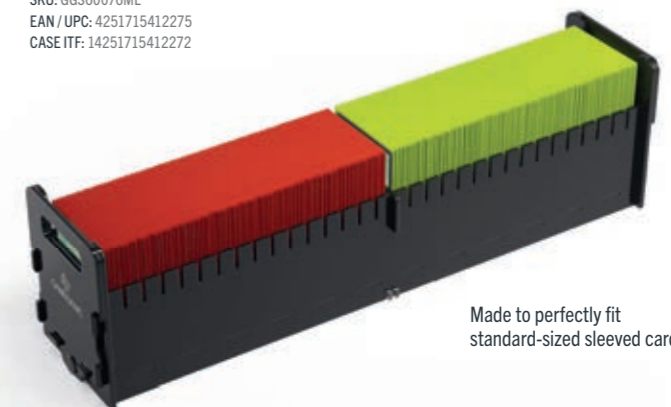

VARIATIONS

BLACK
SKU: GGS60076ML
EAN / UPC: 4251715412275
CASE ITF: 14251715412272

Made to perfectly fit standard-sized sleeved cards*

Premium Nexofyber+ surface material and soft microfiber inner lining

Stores 500+ double-sleeved cards.*
Perfect for Cube Drafts