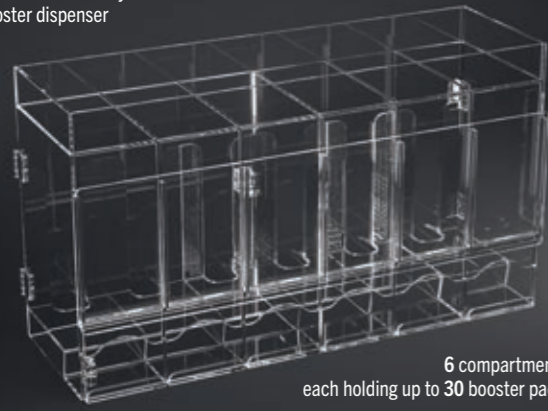

Premium 100% acrylic booster dispenser