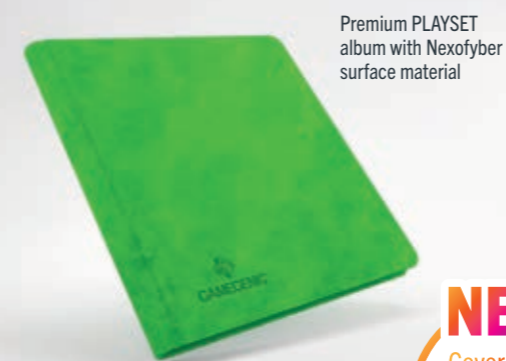

MSRP

USD 22.99 | EUR 22.99 each
Manufacturer's Suggested Retail Price

Premium PLAYSET album with Nexofyber surface material

Inner microfiber lining and pages in matching color

NEW!

Cover, pages, and zipper in **MATCHING COLORS**