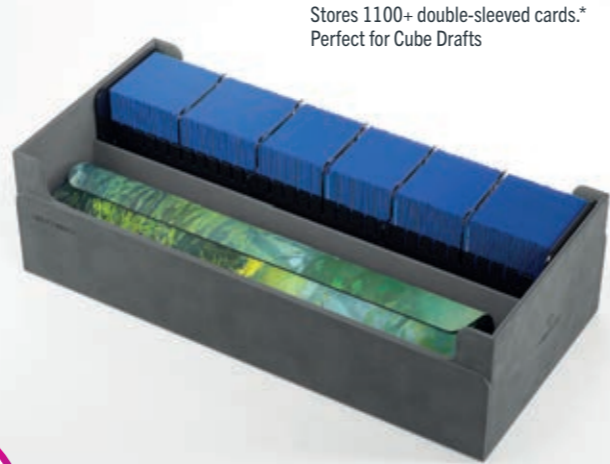

Elegant outer material and soft microfiber inner lining

Stores 1100+ double-sleeved cards.*
Perfect for Cube Drafts

Almost endless options to fill your Dungeon

Cover clips perfectly onto the bottom. No disturbing flaps on the table!