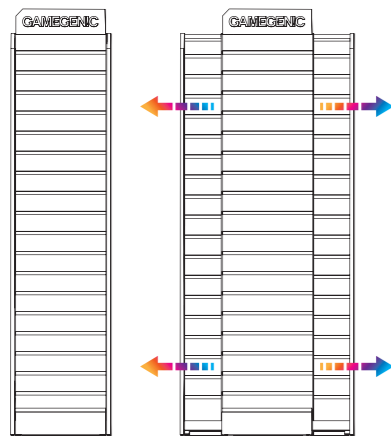

INNOVATION!

The display is seamlessly expandable on both sides to perfectly fit any store space