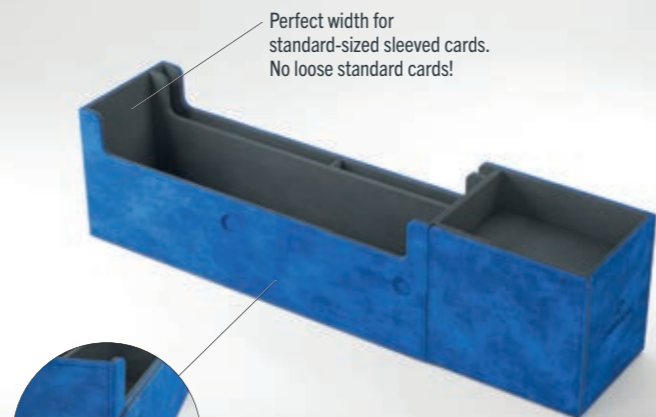

Front compartment holds up to:
 ■ 4x Deck Holder 100+
 ■ 4x Side Holder 100+ XL
 ■ 9x Token Keep

DEDICATED SPACE FOR PLAYMATS OR EVEN MORE CARDS

INCLUDES REMOVABLE ACRYLIC DIVIDER FOR DECK BOXES

Digital rendering shown. Depicted accessories, such as cards, dice, etc. are not included
 ** Commander is an official title for a casual multiplayer format for Magic: the Gathering™ by Wizards of the Coast. "Arkham Horror LCG™" is a reg. trademark of Fantasy Flight Games Inc. "Marvel Champions" © MARVEL. ALL RIGHTS RESERVED by their respective trademark holders. The representation of compatibility does not infer challenge of intellectual property rights, nor the endorsement of our products by the represented company

Premium materials
(Nexofyber surface +
microfiber inner lining)

Perfect width for
standard-sized sleeved cards.
No loose standard cards!

The removable cover
clips onto the bottom

NEW COLOR!

Top compartment
can be used as
mini dice tray

2 removable drawers

Revolutionary magnetic flaps
guarantee effortless pulling-out
of the drawers

Easy access
to sleeved cards
or full decks*

Innovative locking
mechanism keeps
the box safely closed

Store 400 double-sleeved, or
540 board-game-sleeved cards*