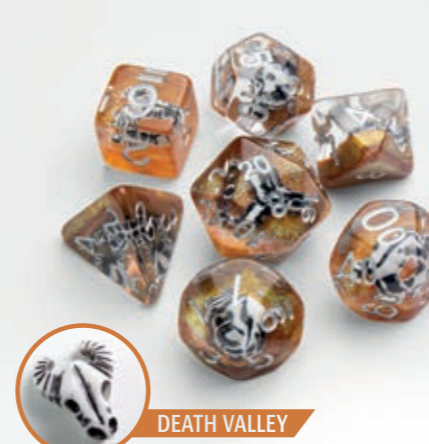

DO NOT!
EAT!

SET OF 7

RUBBER DUCK

POLAR BEAR

GREEN SKULL

SHIELD & WEAPONS

CURSED SHIP

DEATH VALLEY

Packaging shown as digital rendering

NEW!

RPG DICE SET GLOW SERIES

Light up your next adventure! This dice set contains a D4, a D6, a D8, two D10 (10 and 00), a D12, and a D20. All dice are round-cornered and manufactured at a premium level. The dice from the Glow Series glow in the dark and won't let the light go out on your adventure.