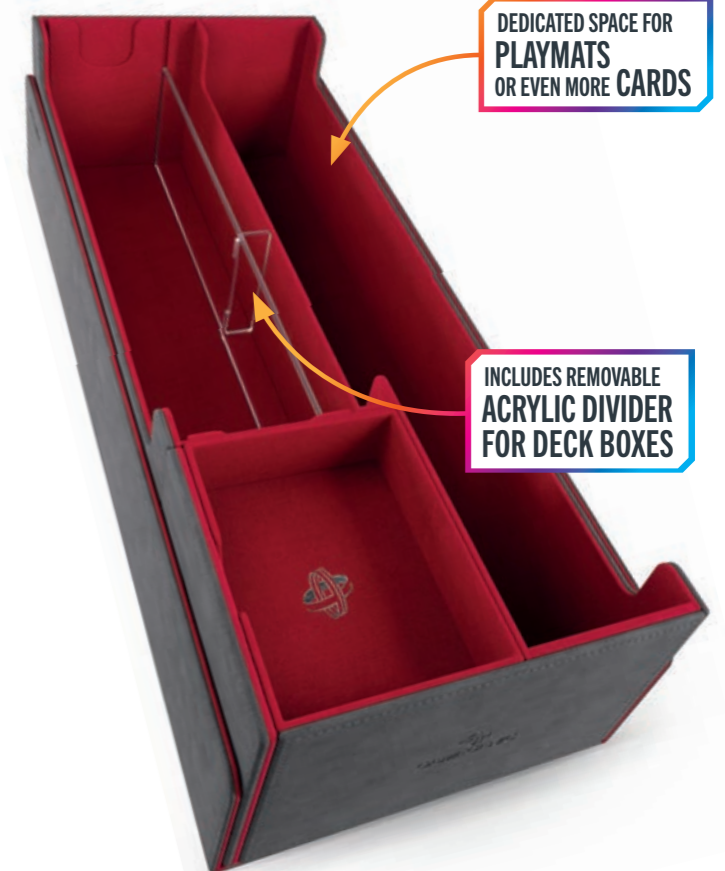

DEDICATED SPACE FOR PLAYMATS OR EVEN MORE CARDS

INCLUDES REMOVABLE ACRYLIC DIVIDER FOR DECK BOXES

Digital rendering shown. Depicted accessories, such as cards, dice, etc. are not included
** Commander is an official title for a casual multiplayer format for Magic: the Gathering™ by Wizards of the Coast. "Arkham Horror LCG™" is a reg. trademark of Fantasy Flight Games Inc. "Marvel Champions" © MARVEL. ALL RIGHTS RESERVED by their respective trademark holders. The representation of compatibility does not infer challenge of intellectual property rights, nor the endorsement of our products by the represented company