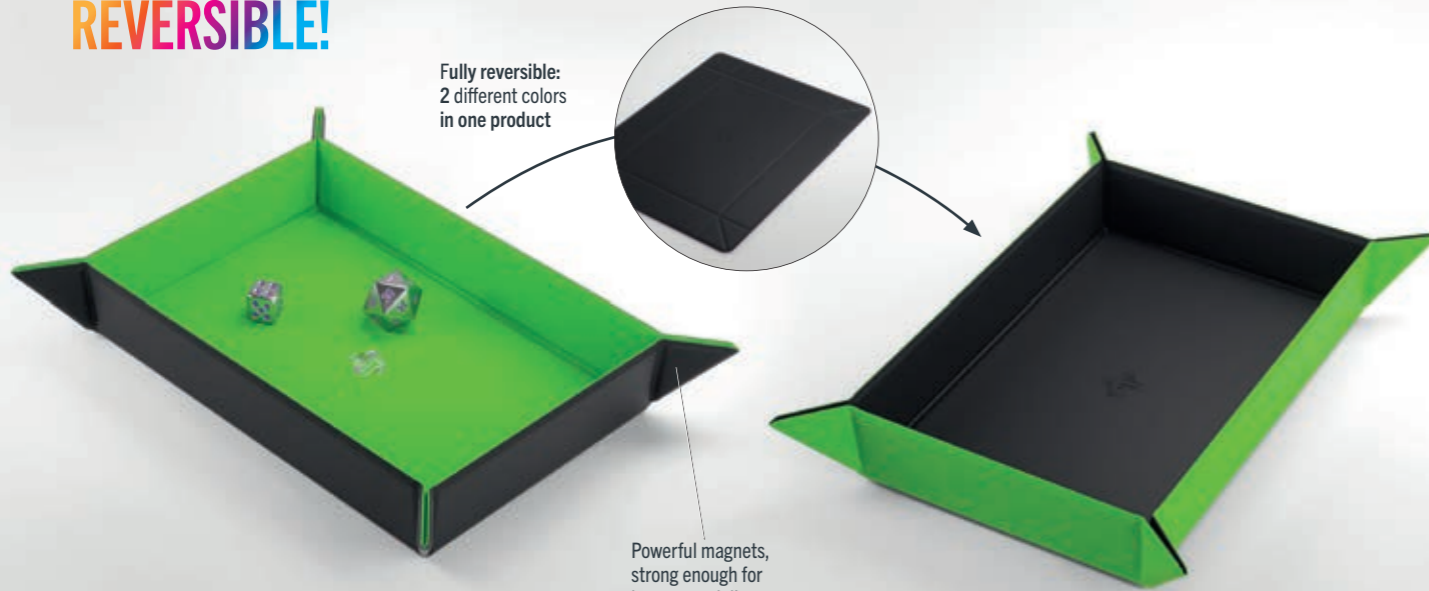

Construction time

Difficulty

No glue

Digital rendering shown. Depicted accessories, such as dice, etc. are not included

Premium Magnetic Dice Tray

Size:
Flat: 279 x 209 mm
Folded: 223 x 159 mm

Ready in seconds:
from flat into a dice tray

REVERSIBLE!

Fully reversible:
2 different colors
in one product

Powerful magnets,
strong enough for
heavy metal dice

Lays completely flat.
Size optimized for a vast variety
of standard game boxes

Perfect for any kind
of tabletop, RPG, or
board game

No clamps or touch fasteners:
while laying flat inside the box,
gaming components are not damaged

MAGNETIC DICE TRAY

RECTANGULAR

Let your dice roll on a luxurious reversible Premium Magnetic Dice Tray!

This premium rectangular Magnetic Dice Tray is perfect for tabletop and board games. It is compact and has strong embedded magnets which allow you to conjure a magical Dice Tray in a split second. The Dice Tray lays completely flat, fitting in a vast variety of standard game boxes. No need for any clamps or touch fasteners: while laying flat inside the box, gaming components are not damaged. The Magnetic Dice Tray is fully reversible. Just turn over the dice tray and enjoy a new visual game experience. One side is black, the other can be chosen from a range of 4 vibrant colors.

FEATURES

- Premium Magnetic Dice Tray
- Fully reversible: 2 different colors in one product
- Ready in seconds: from flat into a dice tray
- Lays completely flat. Size optimized for a vast variety of standard game boxes
- No clamps or touch fasteners: while laying flat inside the box, gaming components are not damaged
- Powerful magnets, strong enough for heavy metal dice
- Perfect for any kind of tabletop, RPG, or board game