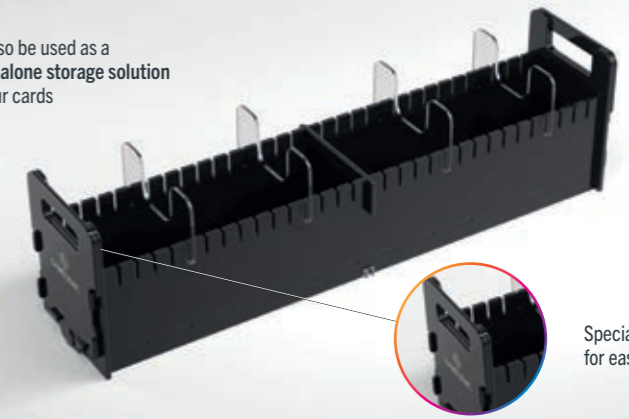

Can also be used as a **stand-alone storage solution** for your cards