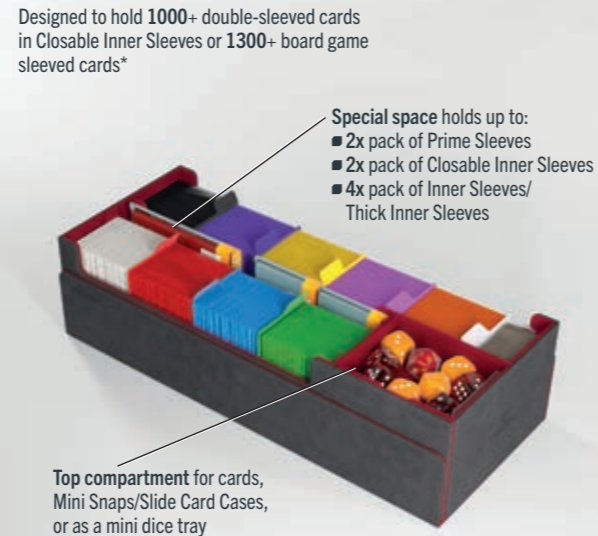

Special space holds up to:
■ 2x pack of Prime Sleeves
■ 2x pack of Closable Inner Sleeves
■ 4x pack of Inner Sleeves/ Thick Inner Sleeves

Top compartment for cards, Mini Snaps/Slide Card Cases, or as a mini dice tray

PERFECT FOR TOURNAMENT PLAYERS AND COMMANDER** GAME NIGHTS

With playmats inserted: designed to hold 440+ double-sleeved cards in Closable Inner Sleeves or 550+ board game sleeved cards*