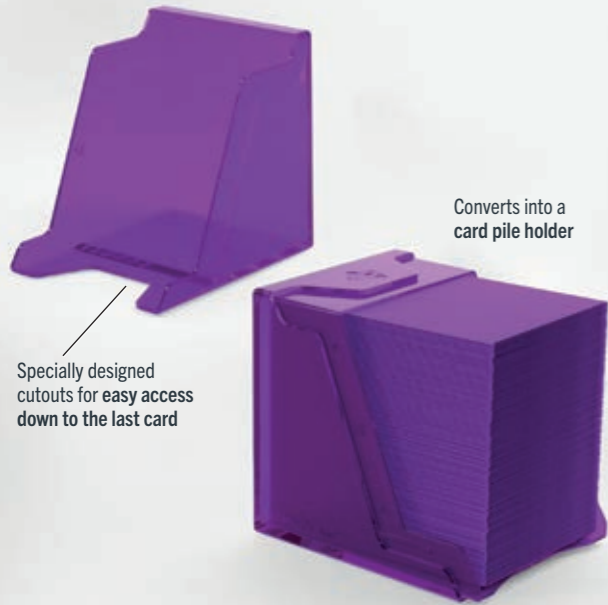

FEATURES

- Designed to hold 100+ double-sleeved cards in extra Thick Inner Sleeves*
- Developed to perfectly fit into the Gamegenic Dungeon
- Unique:** holds even Mini Snap and Slide Card Cases, as well as the Gamegenic Cube Pocket 15+
- Converts into a card pile holder with easy access down to the last card
- Comes with a write-on sticker for personalization
- Robust and compact deck box with secure locking mechanism and easy-opening design (SNAP-OPEN MECHANIC)
- Acid free. No PVC

Currently
81 possible
Mix & Match
options

UNIQUE FEATURES AND MAXIMUM COMPATIBILITY!

- MANY OPTIONS!**
Holds up to:
- 5x Cube Pocket 15+
 - 14x Slide Card Case
 - 14x Mini Snap Case

Converts into a
card pile holder

Specially designed
cutouts for easy access
down to the last card

IDEAL AS
**DUNGEON
ADD-ON**

Perfect fit!
Especially designed
for the Dungeon

INCLUDES
WRITE-ON STICKER

CONVENIENT
SNAP-OPEN
MECHANIC

VERY STURDY AND COMPACT BOX!

Perfect for Magic: The Gathering™** Standard format decks with 60 single-sleeved cards

Top card fully visible from the outside

BASTION 50+

The Bastion 50+ is a very compact and rock-solid deck box to safely protect 50+ double-sleeved cards in Closable Inner Sleeves. It is ideal for decks with 55+ double-sleeved cards in standard inner sleeves. Due to translucent materials and smart positioning of the closing flaps, the top card is fully visible from the outside without opening the box. The innovative secure click-lock mechanism protects your deck while still allowing easy access. The Bastion 50+ consists of 2 symmetrical parts that easily convert into a card pile and discard pile holder.