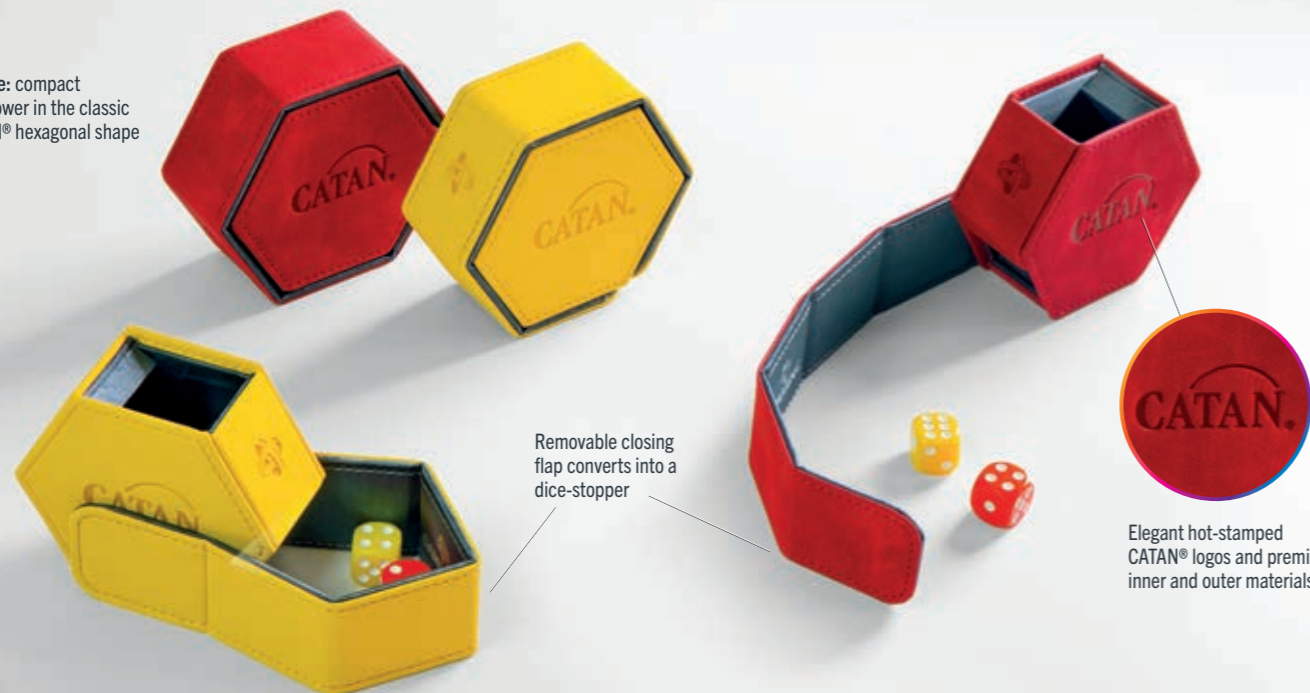

Unique: compact dice tower in the classic CATAN® hexagonal shape