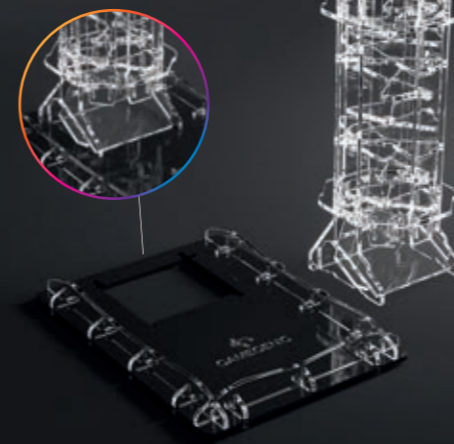

The compact dice tray keeps your dice on the table